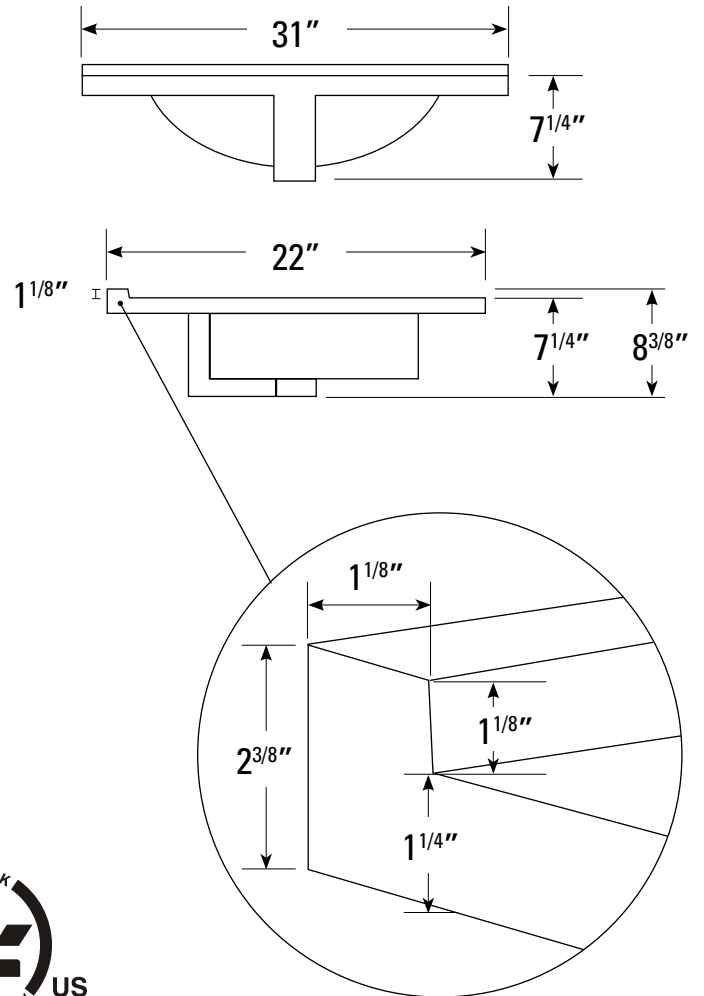

Holes for faucet's available in 4" c/c, 8" c/c and mono /  
 Trou pour robinets disponibles pour 4" c/c, 8" c/c et mono

SKU/Code	Description / Description
RECDM 3122 3000SP	Marble 31"22" granite brown / granit brun
RECDM 3722 3000SP	Marble 37"22" granite brown / granit brun
RECDM 4922 3000SP	Marble 49"22" granite brown / granit brun

Holes for faucet's available in 4" c/c, 8" c/c and mono /  
 Trou pour robinets disponibles pour 4" c/c, 8" c/c et mono

The Luxomarbre vanity top with integrated rectangle sink basin. One piece construction makes these vanity tops exceptionally durable and easy to clean. Available in solid white and granite spray. Others colors available.