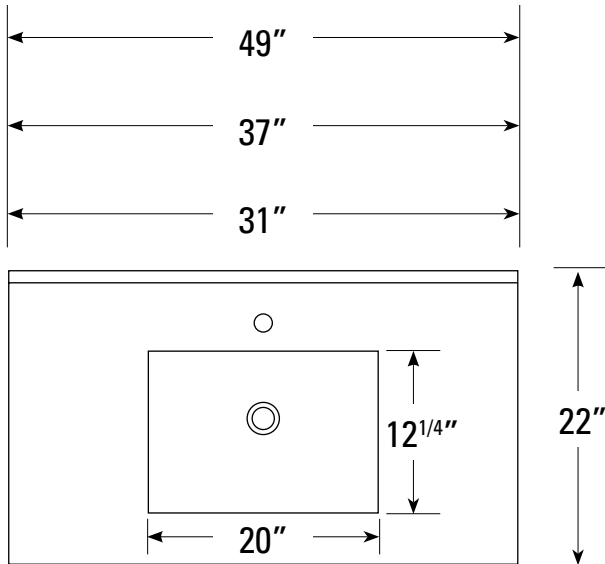

Holes for faucet's available in 4" c/c, 8" c/c and mono /  
 Trou pour robinets disponibles pour 4" c/c, 8" c/c et mono

SKU/Code	Description / Description
RECDM 3122 3000SP	Marble 31"22" granite brown / granit brun
RECDM 3722 3000SP	Marble 37"22" granite brown / granit brun
RECDM 4922 3000SP	Marble 49"22" granite brown / granit brun

Holes for faucet's available in 4" c/c, 8" c/c and mono /  
 Trou pour robinets disponibles pour 4" c/c, 8" c/c et mono

The Luxomarbre vanity top with integrated rectangle sink basin. One piece construction makes these vanity tops exceptionally durable and easy to clean. Available in solid white and granite spray. Others colors available.