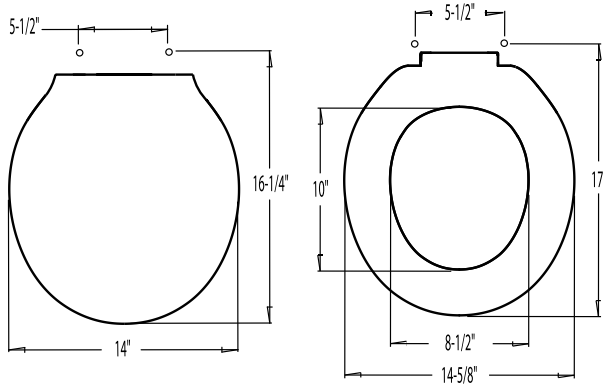

Solid Plastic Seats

Lift & Clean Luxury Seat • Residential • Retail

4000 SERIES

DETAILS

HP4000LC

Luxury closed front with cover for regular bowl. Top mount hinge.

Standard Features:

- Extended back with concealed hinge
- Integrally molded permanent and sanitary colour keyed bumpers
- Corrosion free hardware
- Withstands cleansers, strong chemicals
- Easy clean
- Finger lift
- Seat lifts off for easy cleaning
- Allows easy cleaning of those hard to reach areas on your toilet bowl and seat

1. Bring lid to vertical position and lift off. Clean lid.

2. Bring seat to vertical position and lift off. Clean seat.

3. Clean bowl, replace seat, replace lid. It's that simple!

SPECIFICATIONS

Seats shall be Centoco No. _____
Seat and cover shall be injection molded of polypropylene with integrally molded permanent bumpers.