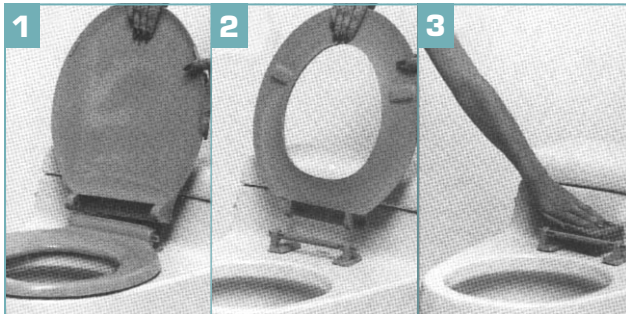

Solid Plastic Seats

Lift & Clean Luxury Seat • Residential • Retail

4000 SERIES

DETAILS

HP4000LC

Luxury closed front with cover for regular bowl. Top mount hinge.

Standard Features:

- Extended back with concealed hinge
- Integrally molded permanent and sanitary colour keyed bumpers
- Corrosion free hardware
- Withstands cleansers, strong chemicals
- Easy clean
- Finger lift
- Seat lifts off for easy cleaning
- Allows easy cleaning of those hard to reach areas on your toilet bowl and seat

1. Bring lid to vertical position and lift off. Clean lid.

2. Bring seat to vertical position and lift off. Clean seat.

3. Clean bowl, replace seat, replace lid. It's that simple!

SPECIFICATIONS

Seats shall be Centoco No. _____
Seat and cover shall be injection molded of polypropylene with integrally molded permanent bumpers.