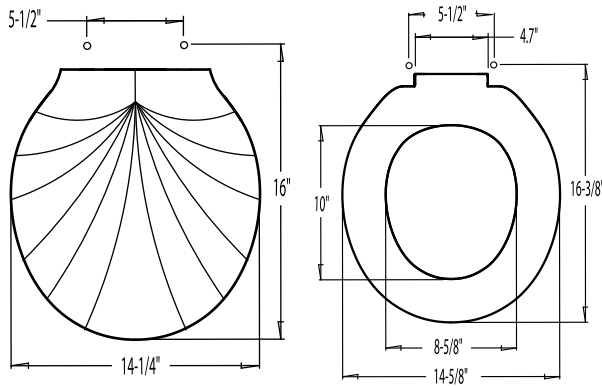

Solid Plastic Seats

Lift & Clean Seat • Residential • Retail

30 SERIES

DETAILS

HP30SLC

Closed front with cover for regular bowl.
Top mount hinge.

Standard Features:

- Extended back with concealed hinge
- Integrally molded permanent and sanitary colour keyed bumpers
- Corrosion free hardware
- Withstands cleansers, strong chemicals
- Easy clean
- Finger lift
- Seat lifts off for easy cleaning
- Allows easy cleaning of those hard to reach areas on your toilet bowl and seat