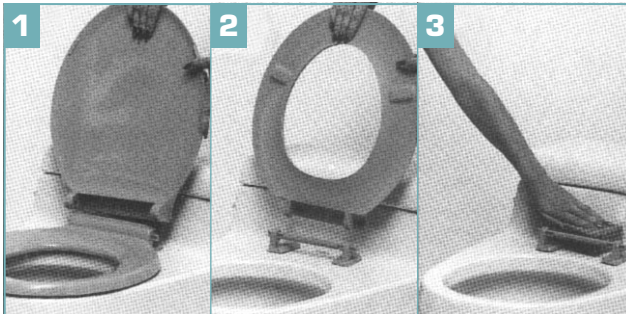

Solid Plastic Seats

Lift & Clean Seat • Residential • Retail

30 SERIES

DETAILS

HP30SLC

Closed front with cover for regular bowl.
Top mount hinge.

Standard Features:

- Extended back with concealed hinge
- Integrally molded permanent and sanitary colour keyed bumpers
- Corrosion free hardware
- Withstands cleansers, strong chemicals
- Easy clean
- Finger lift
- Seat lifts off for easy cleaning
- Allows easy cleaning of those hard to reach areas on your toilet bowl and seat

1. Bring lid to vertical position and lift off. Clean lid.

2. Bring seat to vertical position and lift off. Clean seat.

3. Clean bowl, replace seat, replace lid. It's that simple!

SPECIFICATIONS

Seats shall be Centoco No. _____