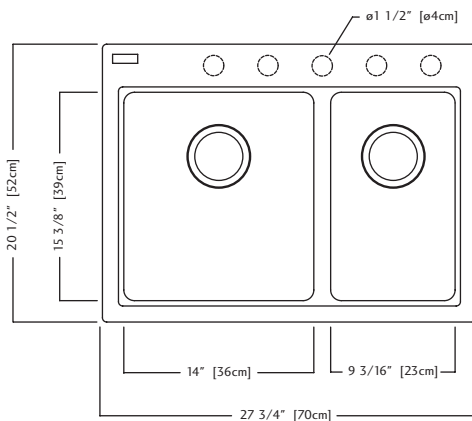

Included Accessories

BG160S

Optional Accessories

BG170S

MB50

GB50

C50S

KGDC2027R/8 SPECIFICATION

Model KGDC2027R/8 is a large/small bowl combination sink, cast from color Granite composite. Stainless steel basket strainer waste fittings (3 1/2", 89 mm) and installation kit are included. Sink is backed with a lifetime warranty.

- O.D. 20 1/2" x 27 3/4" x 8" (small bowl is 7" deep) 52 x 70 x 20 cm (small bowl is 18 cm deep)
- **Recommended for minimum 30" (76 cm) cabinet**