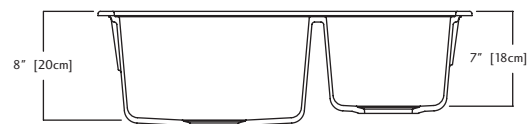

KGDC2027R/8 SPECIFICATION

Model KGDC2027R/8 is a large/small bowl combination sink, cast from color Granite composite. Stainless steel basket strainer waste fittings (3 1/2", 89 mm) and installation kit are included. Sink is backed with a lifetime warranty.

- O.D. 20 1/2" x 27 3/4" x 8" (small bowl is 7" deep) 52 x 70 x 20 cm (small bowl is 18 cm deep)
- **Recommended for minimum 30" (76 cm) cabinet**