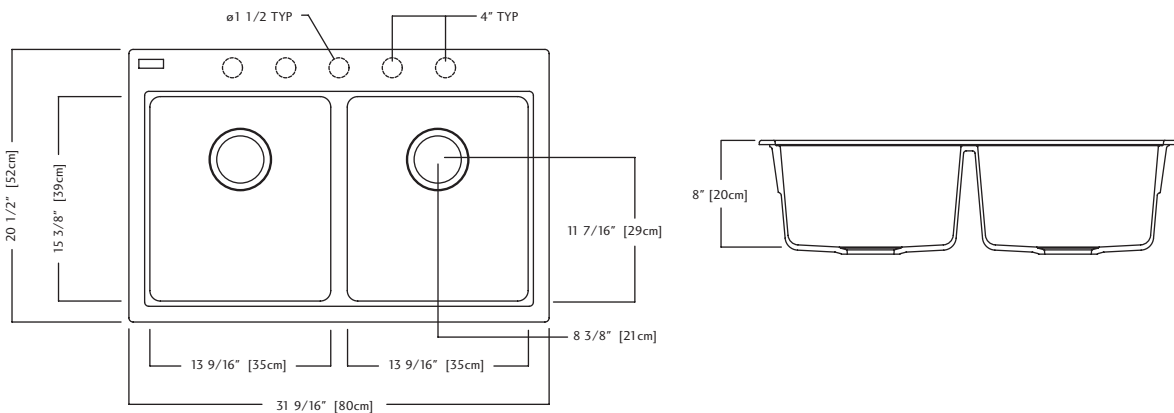

Included Accessories

BG80S

Optional Accessories

MB50

GB50

C50S

KGDL2031/8 SPECIFICATION

Model KGDL2031/8 is a double (two equal size) bowl ledgeback sink, cast from color Granite composite. Stainless steel basket strainer waste fittings (3 1/2", 89 mm) and installation kit are included. Sink is backed with a lifetime warranty.

- O.D. 20 1/2" x 31 9/16" x 8" (52 x 80 x 20 cm)
- **Recommended for minimum 33" (84 cm) cabinet**