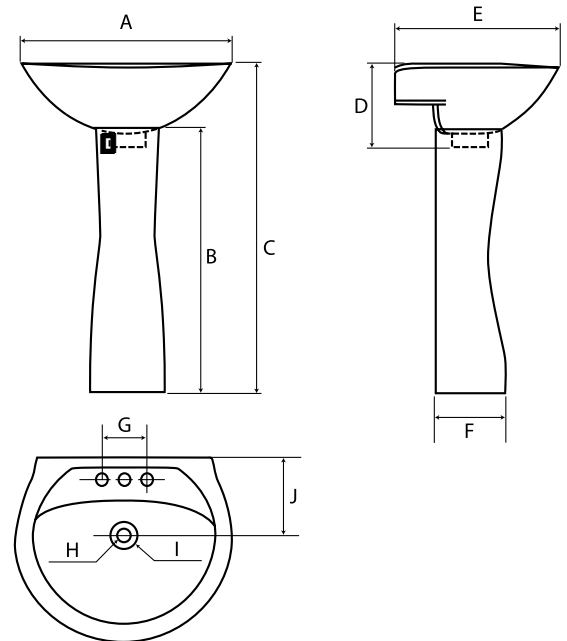

Specifications:

- | | |
|-----------------------------|-------------------------|
| • Material: | Grade A Vitreous China |
| • Color: | White |
| • Overall Dimensions: | 21" x 16 3/4" x 30 3/4" |
| • Faucet Drilling: | 4" Centers |
| • Overflow: | Rear Overflow |
| • F-3212-W4 (Bowl) UPC#: | 7-21015-31125-6 |
| • L-3212-W (Base) UPC#: | 7-21015-31126-3 |
| • Container Qty. (40/40H'): | 750 Sets/880 Sets |
| • Weight (Bowl/Base): | 40.00 lbs./24.00 lbs. |

Dimensions:

A.	Bowl Width	21"
B.	Leg Height	25"
C.	Pedestal Height	30 3/4"
D.	Bowl Height	8 3/4"
E.	Bowl Depth	16 3/4"
F.	Leg Depth	7"
G.	Faucet Drilling	4"
H.	Interior Drain Hole	1 3/4"
I.	Exterior Drain Hole	2 5/8"
J.	Back To Center Of Drain	7 1/4"

Codes/Standards:

Note: The measurements provided are subject to change or cancellation. No responsibility is assumed for use or superseded or voided pages. Please provide suitable reinforcement for all wall supports. Installation instructions supplied. Dimensions of fixture are within range of tolerances of ANSI Standard A112.19.2.M