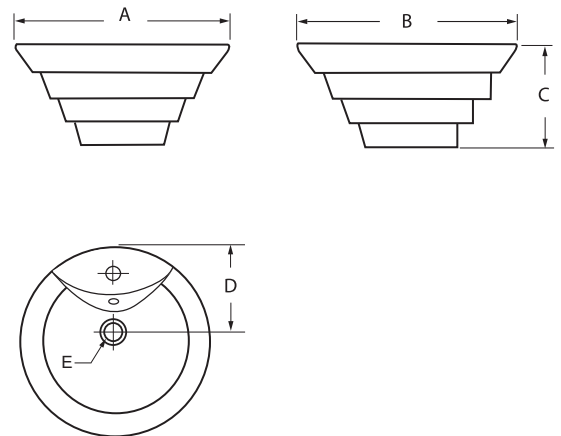

## Specifications

- Material: Grade A Vitreous China
- Colour: White
- Overall Dimensions: 19" L x 19" W x 7 3/4" H
- Overflow: Rear Overflow
- Single Faucet Hole Opening
- Gross Weight: 28lbs
- CSA Certified

## Dimensions:

A. Overall Length	19"
B. Overall Depth	19"
C. Overall Height	7 3/4"
D. From Back to Drain Hole	8"
E. Interior Drain Hole	1 3/4"