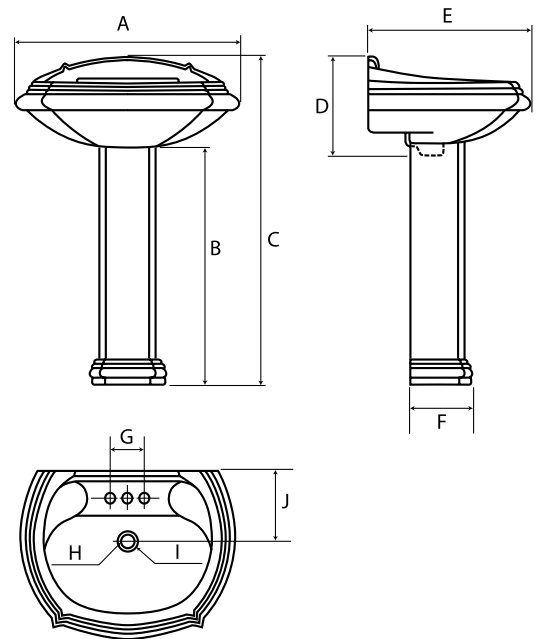

Specifications:

- Material: Grade A Vitreous China
- Color: White
- Overall Dimensions: 22 1/2" x 18" x 32 1/4"
- Faucet Drilling: 4" Centers
- Overflow: Rear Overflow
- F-5217-W4 (Bowl) UPC#: 7-21015-32522-2
- L-5217-W (Base) UPC#: 7-21015-32523-9
- Container Qty. (40/40H'): 550 Sets/640 Sets
- Weight (Bowl/Base): 45.00 lbs./34.00 lbs.

Dimensions:

A.	Bowl Width	22 1/2"
B.	Leg Height	24 3/4"
C.	Pedestal Height	32 1/4"
D.	Bowl Height	10 1/2"
E.	Bowl Depth	18"
F.	Leg Depth	6 1/4"
G.	Faucet Drilling	4"
H.	Interior Drain Hole	1 3/4"
I.	Exterior Drain Hole	2 5/8"
J.	Back To Center Of Drain	7 1/2"

Codes/Standards:

Note: The measurements provided are subject to change or cancellation. No responsibility is assumed for use or superseded or voided pages. Please provide suitable reinforcement for all wall supports. Installation instructions supplied. Dimensions of fixture are within range of tolerances of ANSI Standard A112.19.2.M