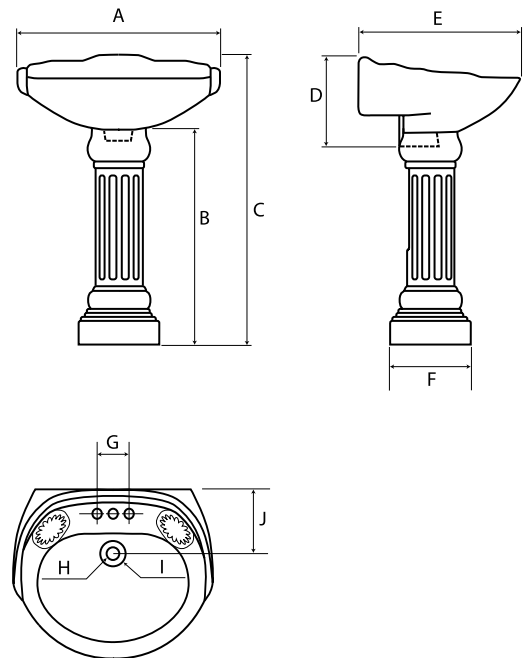

Specifications:

- Material: Grade A Vitreous China
- Color: White
- Overall Dimensions: 22" x 18" x 32 1/2"
- Faucet Drilling: 4" Centers
- Overflow: Rear Overflow
- F-3217-W4 (Bowl) UPC#: 7-21015-32213-9
- L-3217-W (Base) UPC#: 7-21015-32211-5
- Container Qty. (40/40H'): 490 Sets/580 Sets
- Weight (Bowl/Base): 46.00 lbs./28.00 lbs.

Dimensions:

A.	Bowl Width	22"
B.	Leg Height	26"
C.	Pedestal Height	32 1/2"
D.	Bowl Height	10 1/4"
E.	Bowl Depth	18"
F.	Leg Depth	9 1/2"
G.	Faucet Drilling	4"
H.	Interior Drain Hole	1 3/4"
I.	Exterior Drain Hole	2 5/8"
J.	Back To Center Of Drain	8"

Codes/Standards:

Note: The measurements provided are subject to change or cancellation. No responsibility is assumed for use or superseded or voided pages. Please provide suitable reinforcement for all wall supports. Installation instructions supplied. Dimensions of fixture are within range of tolerances of ANSI Standard A112.19.2.M