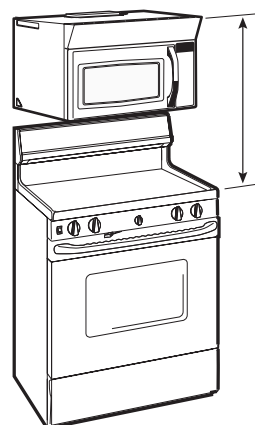

A quality duo. A well-thought-out classic.

- 30-inch width
- Stainless steel or white finish
- Large 1.6 cu.ft. capacity
- 1,000 W cooking power
- 10 power levels
- Turntable
- Auto defrost
- Kitchen timer
- Two-stage programmable cooking
- Child safety lock function
- Electronic touch control
- LED Control Display
- 2 ventilation speeds (High and Low)
- Mesh filter
- 2 intensities incandescent cooktop lighting (High and Low) (bulb included)
- Vertical or horizontal discharge 3 $\frac{3}{4}$ " x 10" (adapter included) or non-ducted installation (charcoal filter included)

Specifications

Width	Stainless Steel	White	Volts	Amps	CFM	Sones
30"	VJ10430SS	VJ10430WH	120	13.5	300*	3.5

Options

08821	Replacement Mesh filter
08820	Replacement charcoal filter

* Tested according to market standards. For all HVI performances, refer to unit spec sheet.