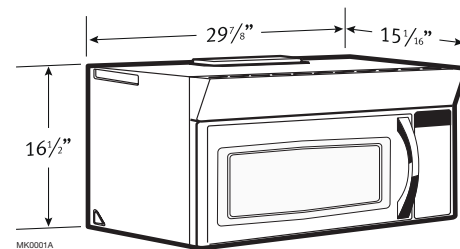

A quality duo. A well-thought-out classic.

- 30-inch width
- Stainless steel or white finish
- Large 1.6 cu.ft. capacity
- 1,000 W cooking power
- 10 power levels
- Turntable
- Auto defrost
- Kitchen timer
- Two-stage programmable cooking
- Child safety lock function
- Electronic touch control
- LED Control Display
- 2 ventilation speeds (High and Low)
- Mesh filter
- 2 intensities incandescent cooktop lighting (High and Low) (bulb included)
- Vertical or horizontal discharge 3 $\frac{3}{4}$ " x 10" (adapter included) or non-ducted installation (charcoal filter included)

Specifications

Width	Stainless Steel	White	Volts	Amps	CFM	Sones
30"	VJ10430SS	VJ10430WH	120	13.5	300*	3.5

Options

08821	Replacement Mesh filter
08820	Replacement charcoal filter

* Tested according to market standards. For all HVI performances, refer to unit spec sheet.