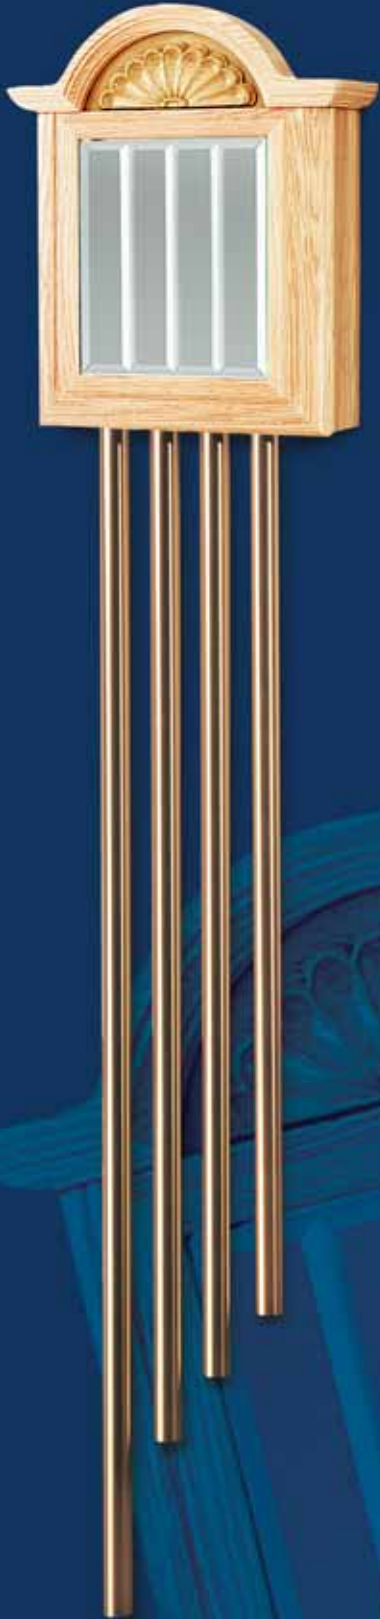

Quality and reliability –
that’s the Broan
advantage

Nothing sets the tone
like a Broan door chime

The Broan Collection of Door Chimes

The Broan® Difference

As home ownership increases, so does the desire for high-quality, decorative home accents. Broan has successfully identified and translated the needs of Canadian consumers into a collection of door chimes that makes decorating easier - for a lifetime.

Positioning for Leadership with the Broan® Brand

Broan consumers have discriminating taste and are willing to invest more for greater dependability and reliability.

Worldwide Technology and Product Development

With a tradition of fashion and quality that dates back to 1932, Broan facilities continually research and develop innovative new products. Popular global and domestic designs are brought to North America to meet both Canadian and U.S. market needs.

Styles that last a lifetime

Whether your style calls for a chime that is compact and subtle or dramatic and elegant, the Broan collection offers designs to match any décor and features that suit your individual lifestyle. You can choose from a selection of finishes to accent or complement the tones in your home and chime tones that announce your guests in style.

Broan® Door Chime Available Features

Broan wired chimes

10 minute chime upgrade—
Upgrade your existing
two-note chime to elegant
brass and real wood in just
10 minutes!

New Diamond pushbuttons
- Durability by design

Volume control

Improved wireless technology

Extended “Clean Air”
operating range

Volume control

Pitch control

CD-quality sound

Strobe light – Ideal for
hearing impaired