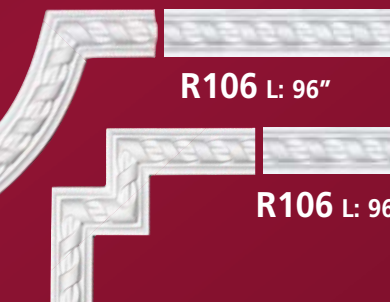

# PANEL MOULDINGS

Pre-made panel moulding to decorate your room. 1 1/4" wide profile, 3 popular sizes available.

W: 18" H: 23" P: 1/2"

**PNL1823**

W: 14" H: 23" P: 1/2"

**PNL1423**

W: 7"  
H: 23"  
P: 1/2"

**PNL723**

**CR106A**

L: 10 3/4"  
W: 10 1/8"  
P: 7/8"

**CR106B**

L: 9 1/2"  
W: 9 1/4"  
P: 7/8"

**CR106C**

L: 10 1/8"  
W: 9 1/2"  
P: 7/8"

**CR105**

L: 12 1/2"  
W: 14 1/2"  
P: 1"

**R105 L: 96"**

**CR143**

H: 25 3/16"  
W: 25 3/16"  
P: 13/16"

**R143 L: 96"**

**CR146C**

H: 10 1/4"  
W: 10 1/4"  
P: 3/4"

**CR146A**

H: 8 3/16"  
W: 8 3/16"  
P: 3/4"

**CR146B**

H: 5 3/4"  
W: 5 3/4"  
P: 3/4"

**CR140**

H: 9 1/16"  
W: 9 1/16"  
P: 15/16"

**R140 L: 96"**