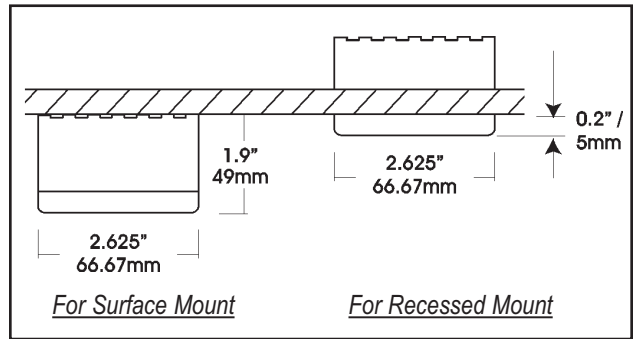

Dimensions & Ordering Guide

Model

- CL-3JC20X-BK
- CL-3JC20X-WH
- CL-3JC20X-BC
- CL-3JC20X-CH
- CL-3JC20X-GL
- CL-3JC20X-PT

Colour

- Black
- White
- Brush Chrome
- Chrome
- Gold
- Pewter

All dimensions are in inches / millimeters