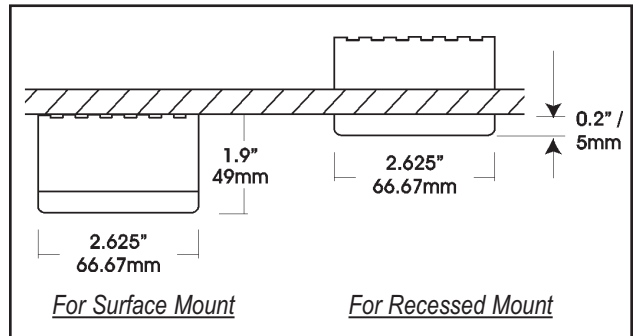

**Dimensions & Ordering Guide**

**Model**

- CL-3JC20X-BK
- CL-3JC20X-WH
- CL-3JC20X-BC
- CL-3JC20X-CH
- CL-3JC20X-GL
- CL-3JC20X-PT

**Colour**

- Black
- White
- Brush Chrome
- Chrome
- Gold
- Pewter

*All dimensions are in inches / millimeters*